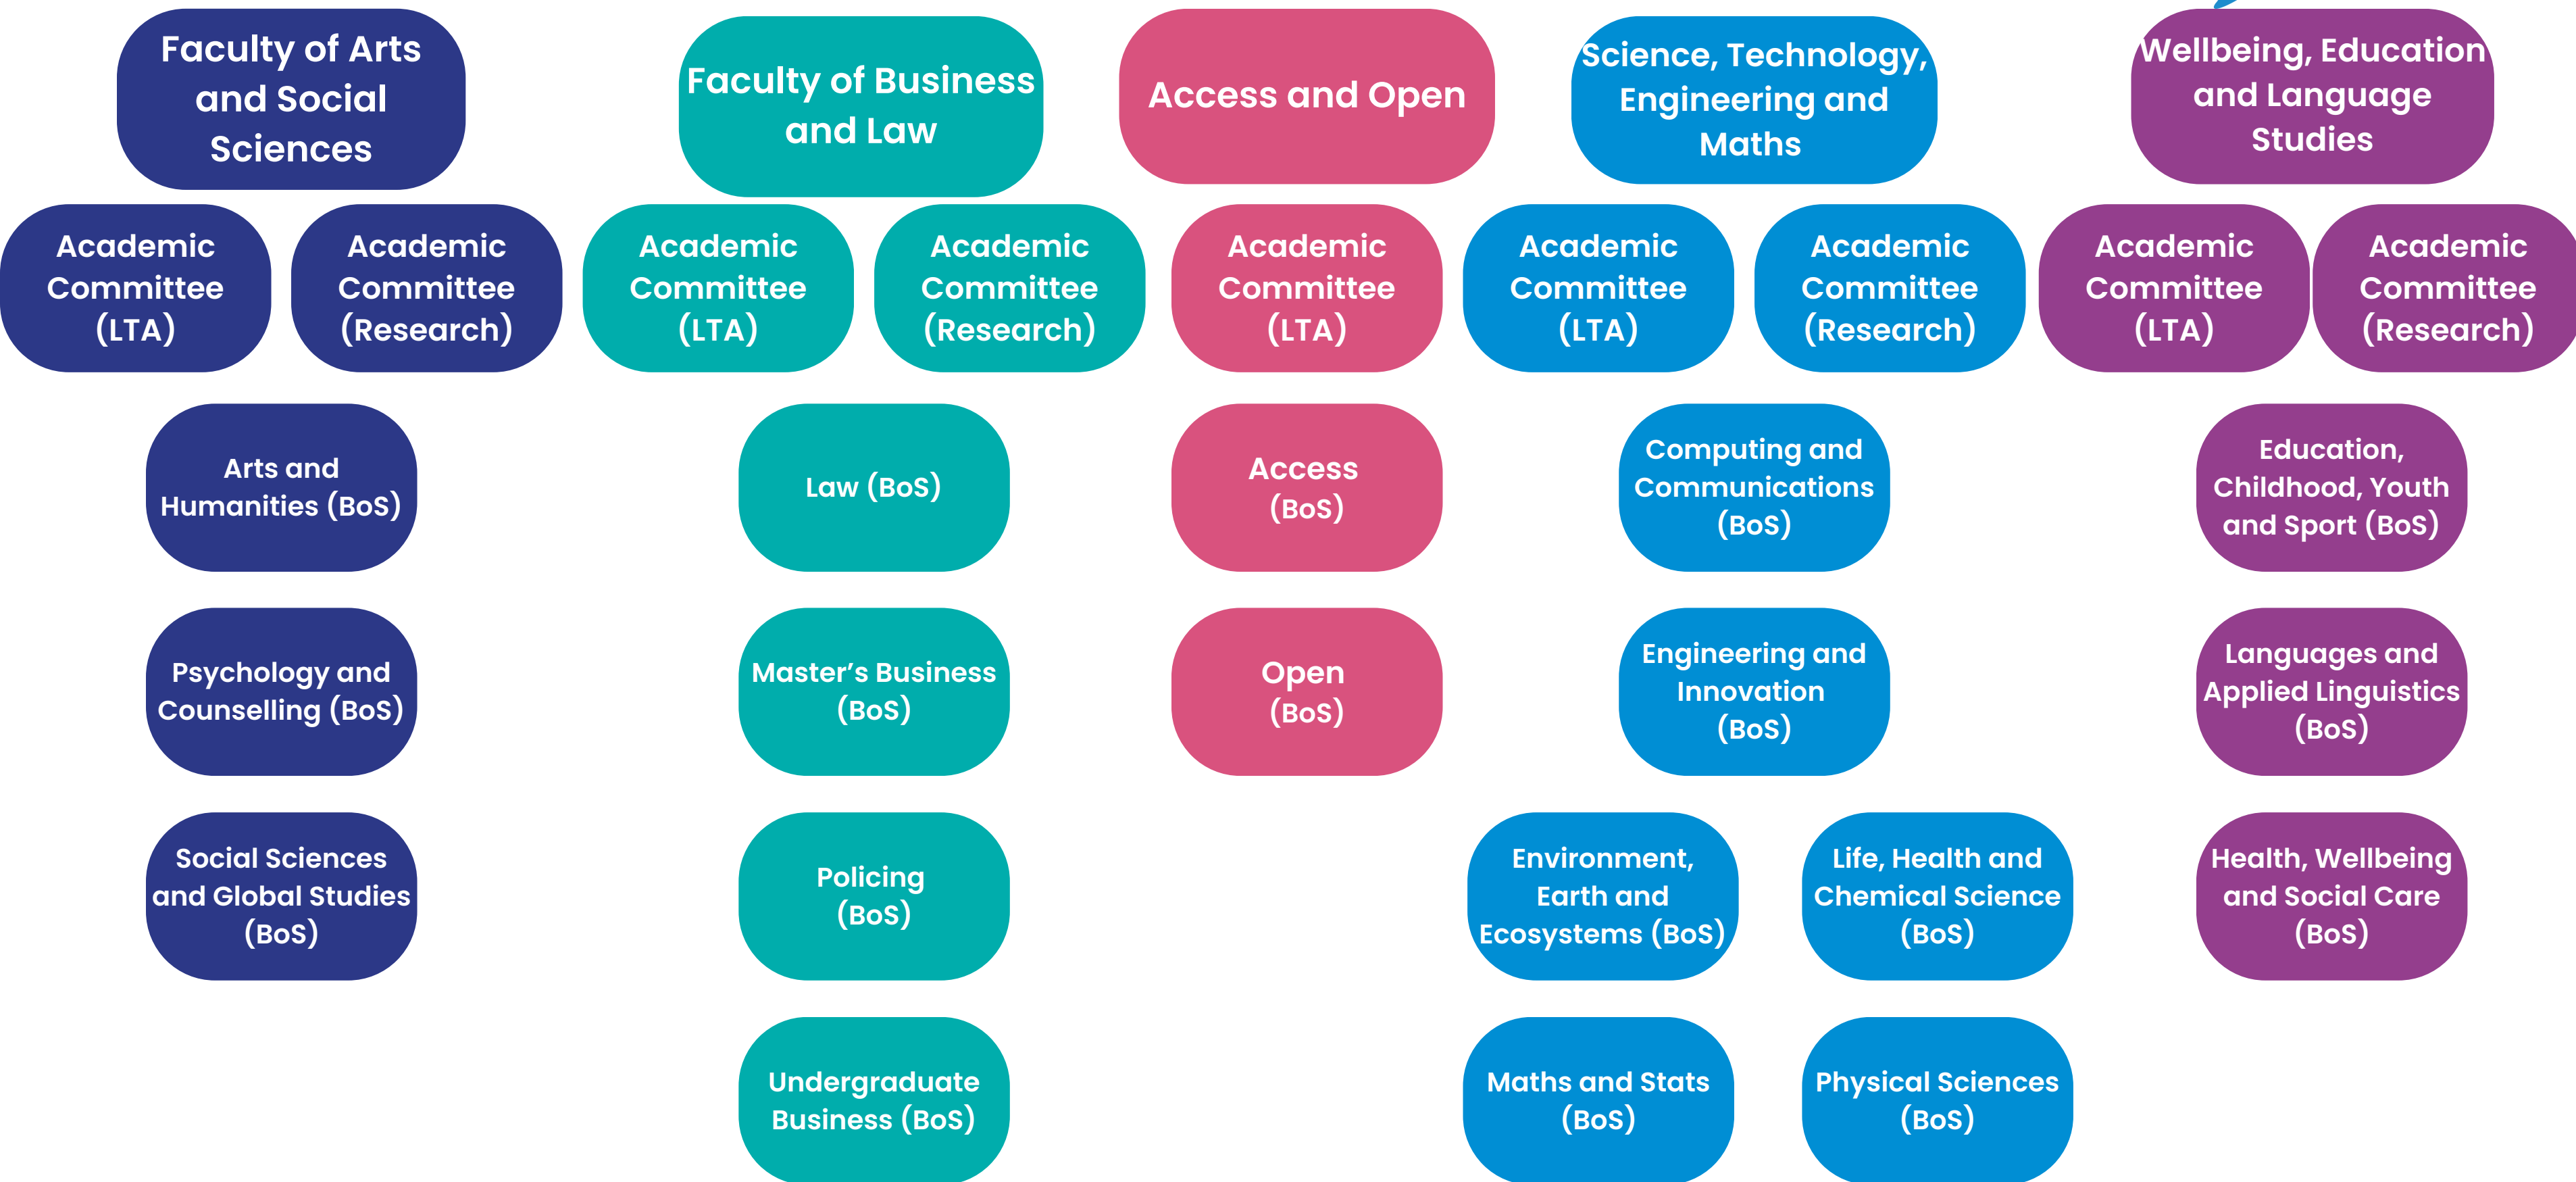

# OU Governance Structure

# Faculty Committees

**LTA = Learning, Teaching and Assessment**  
**BoS = Board of Studies**